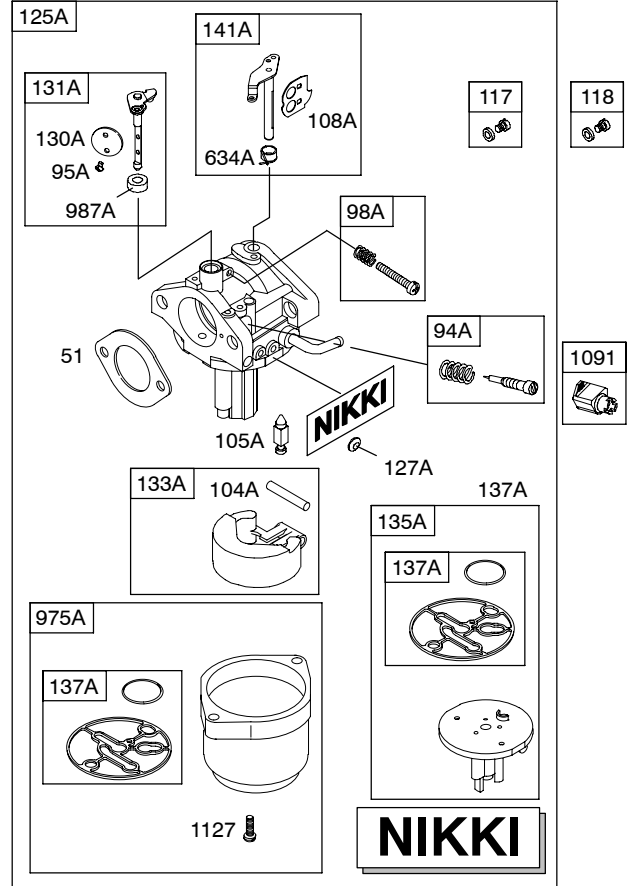

Illustrated Parts List

Model Series

215800

TYPE NUMBERS
0108 through 0331.

TABLE OF CONTENTS

Air Cleaner	6
Alternator	9
Blower Housing	6
Camshaft	3
Carburetor	5
Controls	8
Crankshaft	3
Cylinder	2
Cylinder Head	4
Electric Starter	7
Engine Sump	2
Exhaust System	6
Flywheel	7
Fuel Supply	8
Gasket Set - Engine	4
Gasket Set - Valve	4
Governor Spring	8
Ignition	8
Intake Manifold	4
Kit - Carburetor Overhaul	5
Lubrication	3
Operator's Manual	2
Piston, Rings, Connecting Rod	3
Rewind Starter	7
Valves	4
Warning Label	2

REQUIRED when replacing parts with warning labels affixed.

750

Illustrations cover a range of engines. Parts shown without corresponding text may not be used on your specific engine.

Illustrations cover a range of engines. Parts shown without corresponding text may not be used on your specific engine.

Illustrations cover a range of engines. Parts shown without corresponding text may not be used on your specific engine.

1036 EMISSIONS LABEL

823

Illustrations cover a range of engines. Parts shown without corresponding text may not be used on your specific engine.
 5497-6 Assemblies include all parts shown in frames. 02/22/2008

DC ONLY		DUAL CIRCUIT		TRI CIRCUIT	
474A	1059	474B	1059	474C	1059
877A		877		877B	
					
578		878		878A	5/9 AMP REGULATED
					501A  526A

NOTE: All stators use a No. 1119 mounting screw. 

NOTE: The proper flywheel part number and/or the alternator magnet size will determine the alternator type or output. See repair instruction manual for additional information.